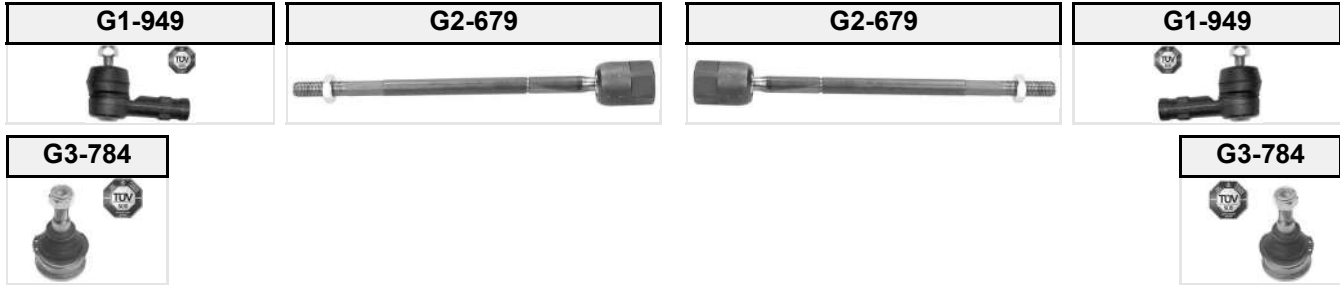

SONATA II

Y-2

(09/1988 → 10/1993)

		ORIGINAL-NO			
G1-949		MB166426	13,3	M14x1,50	for OE: 5682036000
G2-679		5773033100		M14x1,50; M16x1,50	for OE: 5773033100; PS
G3-784		5452031600	15		1988→1993; lower

Alle in diesem Katalog genannten Original-Nummern der Kfz-Hersteller sind ausschließlich zu Vergleichszwecken bestimmt und dürfen in Rechnungen an Wagenbesitzer nicht verwendet werden.
All original numbers from automobile manufacturers listed in this catalogue are for comparison purposes only and may not be used in invoices to car owners.
Nachdruck, auch auszugsweise, nur mit unserer schriftlichen Genehmigung gestattet. - Full or partial reproduction only permitted with our approval.