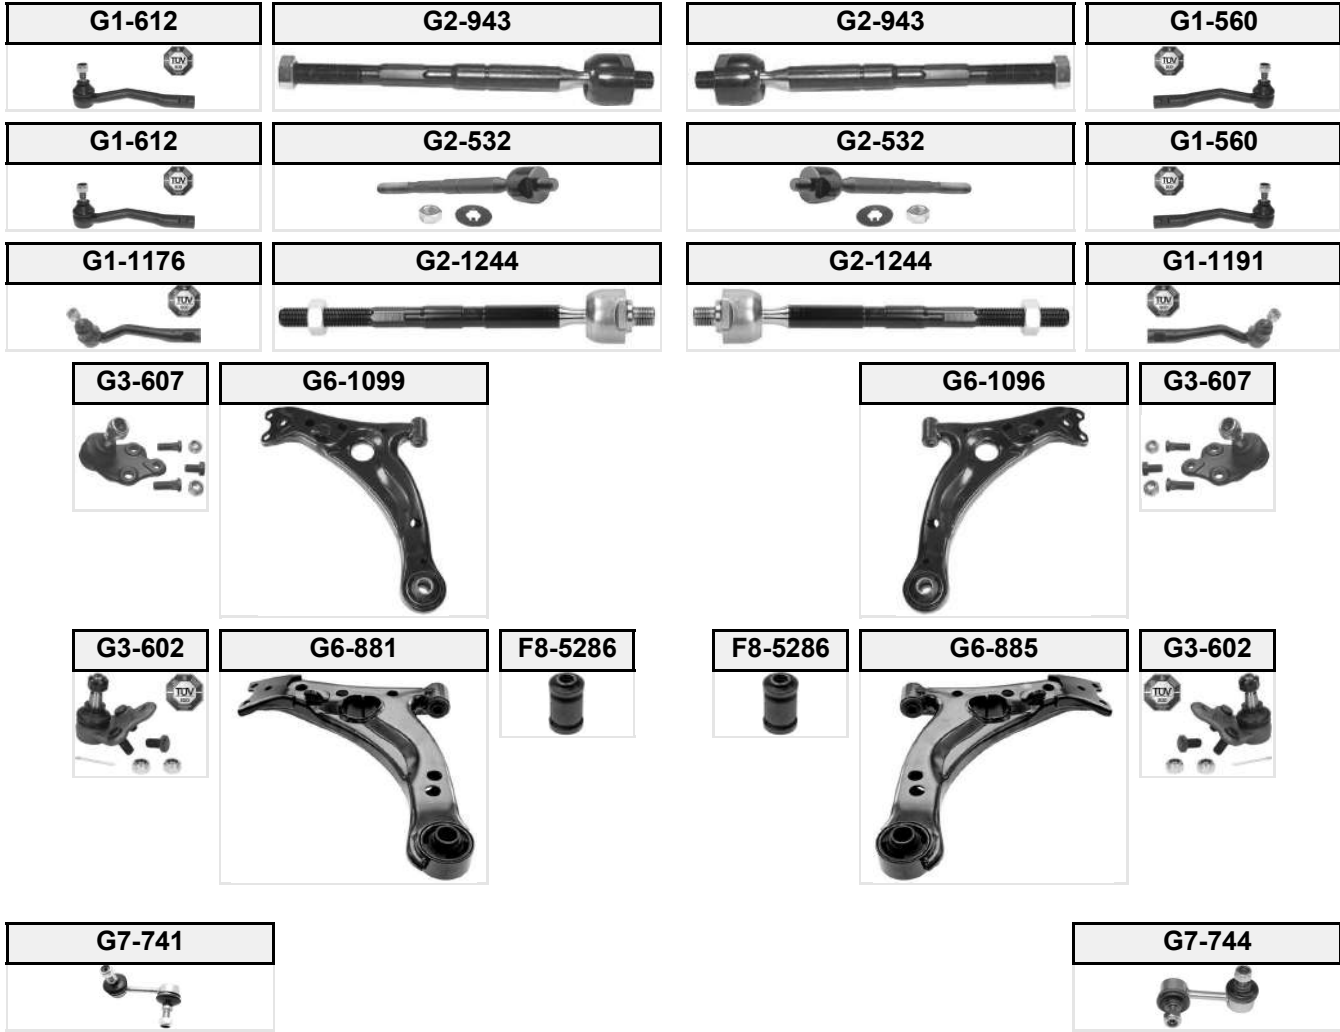

CARINA E

T19

(01/1993 → 09/1997)

	ORIGINAL-NO			
F8-5286	4865420170			
G1-1176	4504729125	12,5	M14x1,50	ch.SB
G1-1191	4504629365	12,5	M14x1,50	ch.SB
G1-560	4504629335	12,5	M15x1,50	for OE: 4504629275; for AT19
G1-612	4504729105	12,5	M15x1,50	for OE: 4504729075; for AT19
G2-1244	45503-990DL		M14x1,50; M14x1,50	ZF; for country Great Britain
G2-532	4550329615		M15x1,50; M14x1,50	for OE: 4550329435; for AT19
G2-943	4550329475		M15x1,50; M14x1,50	ch.SB
G3-602	43330-29375	15	M14x1,50	
G3-607	4333029185	15,6		
G6-1096	4806820221			
G6-1099	4806920221			
G6-881	48069-20260			
G6-885	48068-20260			
G7-741	4881044010			
G7-744	4882044010