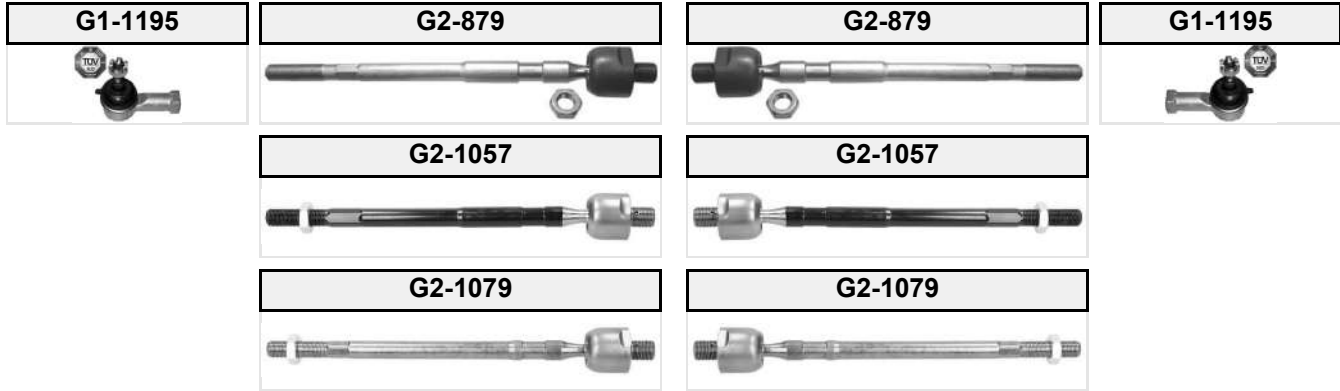

H1 / STAREX

(06/1997 →)

	ORIGINAL-NO			
F8-7066	54813-3K100			
G1-1195	5687243010		M14x1,50	
G2-1057	577294A000		M14x1,50; M16x1,50	L=308,9 mm
G2-1079	577294A010		M14x1,50; M16x1,50	L=308,9 mm
G2-879	5775522000		M14x1,50	for PS
G7-779	548304A003			

Alle in diesem Katalog genannten Original-Nummern der Kfz-Hersteller sind ausschließlich zu Vergleichszwecken bestimmt und dürfen in Rechnungen an Wagenbesitzer nicht verwendet werden.
All original numbers from automobile manufacturers listed in this catalogue are for comparison purposes only and may not be used in invoices to car owners.
Nachdruck, auch auszugsweise, nur mit unserer schriftlichen Genehmigung gestattet. - Full or partial reproduction only permitted with our approval.