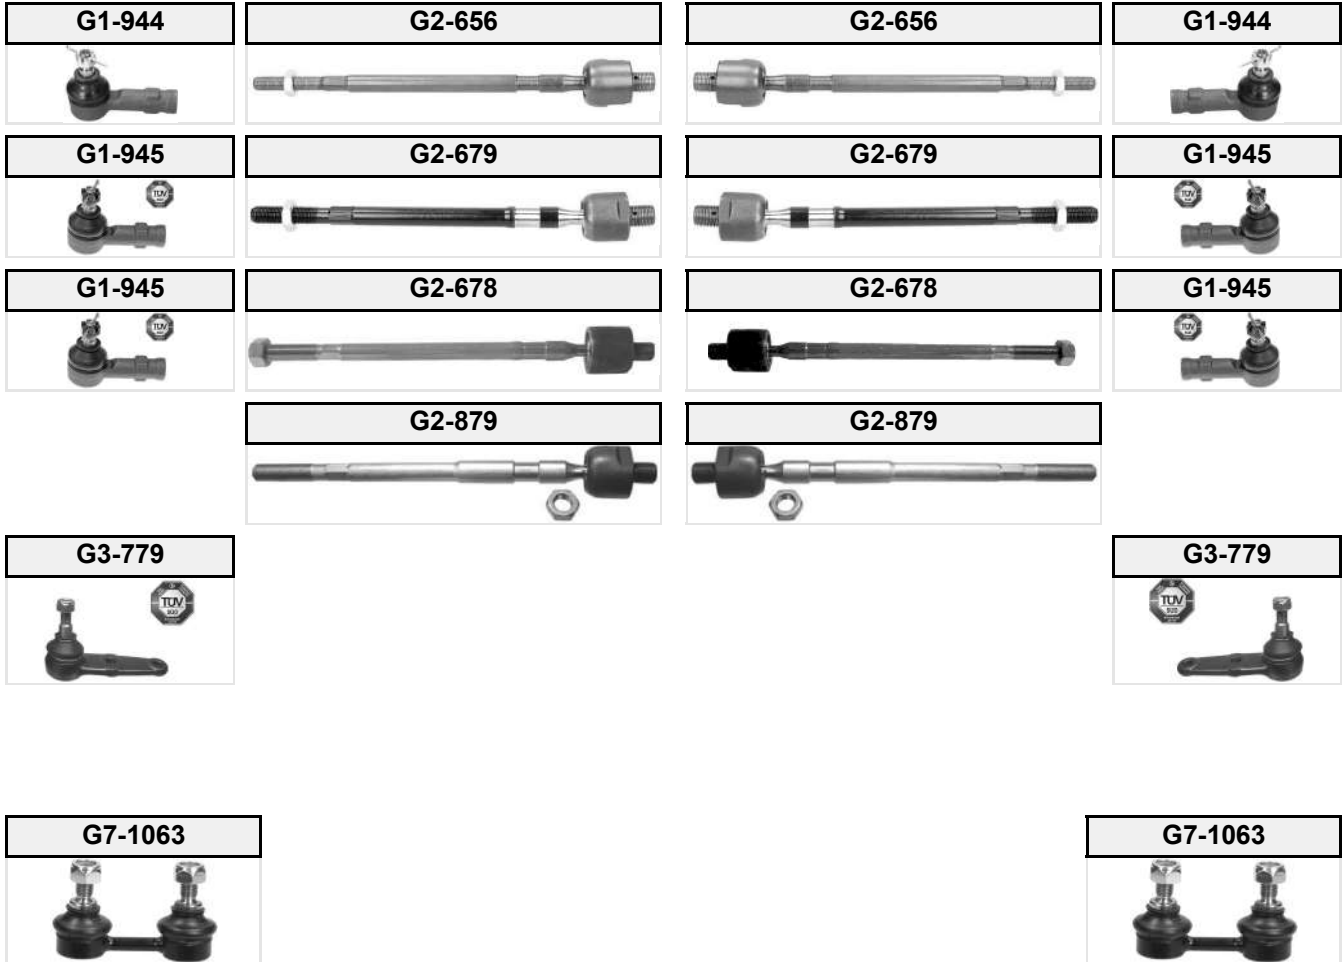

OPTIMAL®

HYUNDAI

LANTRA

J-1

(10/1990 → 11/1995)

	ORIGINAL-NO			
G1-944	5682028000	13,3	M12x1,25	→04/1992; PS
G1-945	5682037010	13,5	M14x1,50	for OE: 5682028500
G2-656	5773028000		M12x1,25; M16x1,50	
G2-678	5773028500		M14x1,50	for OE: 5773028500; PS
G2-679	5773033100		M14x1,50; M16x1,50	for OE: 5773033100; PS
G2-879	5775522000		M14x1,50	04/1992→06/1993; PS
G3-779	5453028A00	15		for OE: 5453028A00
G7-1063	5483028000			

Alle in diesem Katalog genannten Original-Nummern der Kfz-Hersteller sind ausschließlich zu Vergleichszwecken bestimmt und dürfen in Rechnungen an Wagenbesitzer nicht verwendet werden.
All original numbers from automobile manufacturers listed in this catalogue are for comparison purposes only and may not be used in invoices to car owners.
Nachdruck, auch auszugsweise, nur mit unserer schriftlichen Genehmigung gestattet. - Full or partial reproduction only permitted with our approval.