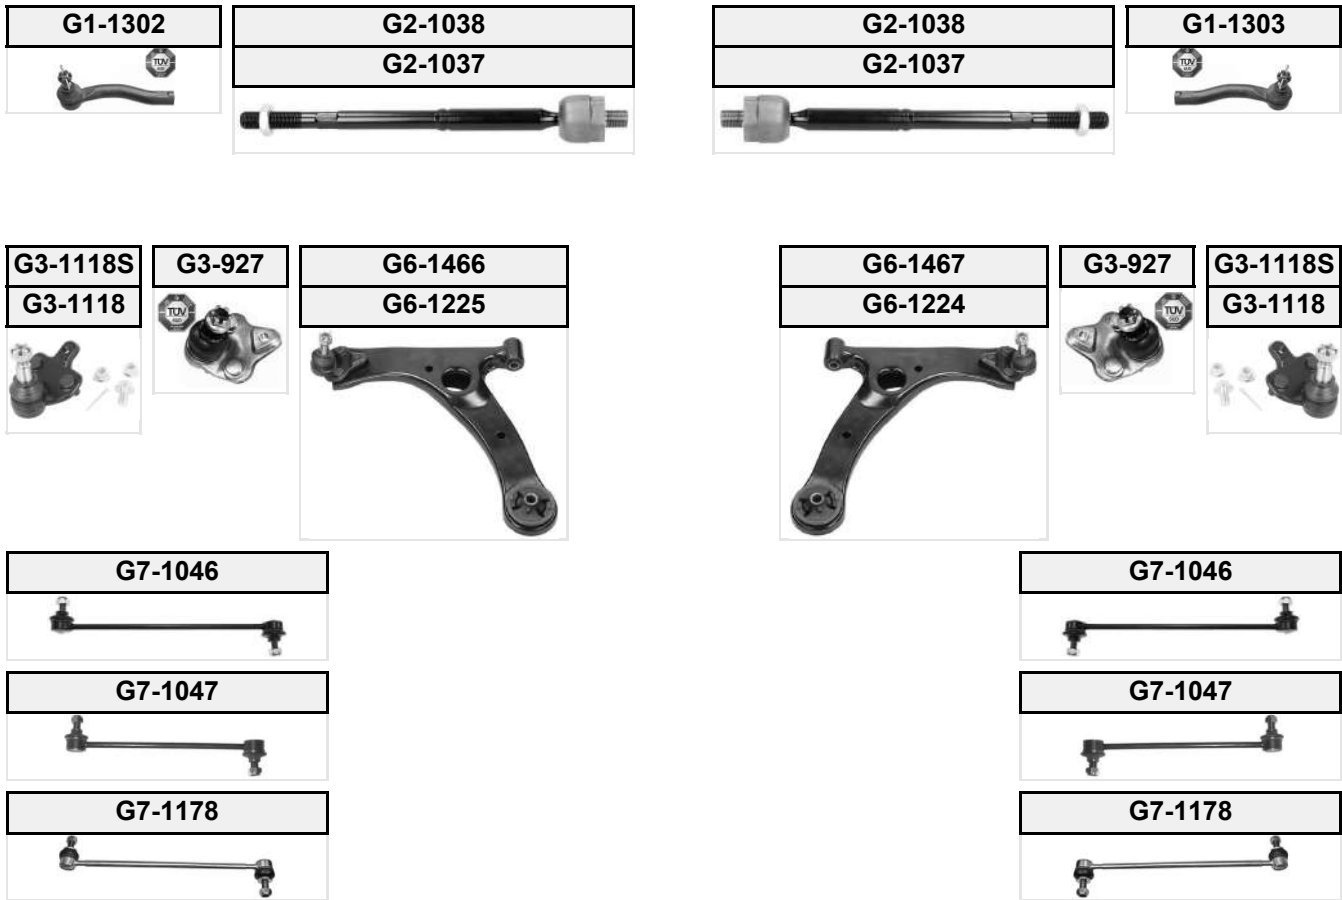

COROLLA
COROLLA VERSO

_E12_
ZER_, ZZE12_, R1_

(01/2002 → 03/2008)
(01/2002 → 04/2009)

(1) for Verso (ZER_, ZZE12_, R1_), without fastening material
(2) for Verso (ZER_, ZZE12_, R1_), with fastening material

	ORIGINAL-NO			
G1-1302	4504749045	12,55		
G1-1303	4504649115	12,55		
G2-1037	4550312130			
G2-1038	4550319255			
G3-1118	43330-09360	17,6	M12x1,25; M14x1,50	(1)
G3-1118S	43330-09360	17,6	M12x1,25; M14x1,50	(2)
G3-927	4333019115			
G6-1224	4806812220			without ball joint
G6-1225	4806912220			without ball joint
G6-1466	43330-09090		M14x1,50	with ball joint
G6-1467	43330-09090		M14x1,50	with ball joint
G7-1046	4882032010		M10x1,25	Country Version Great Britain
G7-1047	48820-47010			Country Version Japan
G7-1178	48820-42030		M12x1,25; M12x1,25