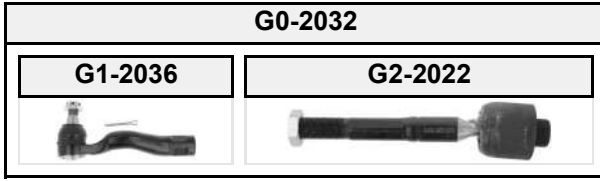

LX

(_J2_)

(08/2007 →)

ORIGINAL-NO

F9-0030	48655-60040			
F9-0031	48654-60040			
F9-0035	48632-60030			
G0-2032		18,3		
G0-2033		18,3		
G1-2036	45047-69146	18,3		
G1-2037	45046-69236	18,3		
G2-2022	45503-60030		M28x1,50; M22x1,50	
G3-1049	4861060050	15,8		
G3-2017		20,2		
G6-2060	48630-60030	15,8		
G6-2061	48610-60060	15,8		
G6-2062	48069-60030	20,2		
G6-2063	48068-60030	20,2		
G7-2030	48810-60051		M14x1,50	
G7-2031	48820-60082		M14x1,50