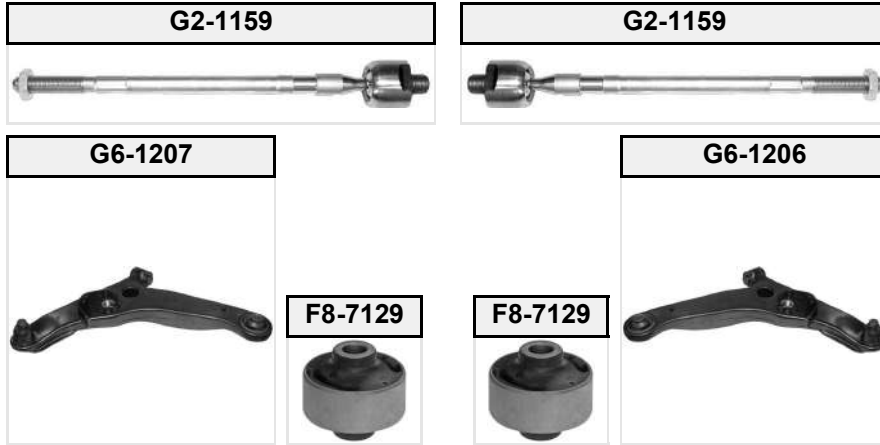

OUTLANDER I

CU_W

(05/2003 → 12/2006)

	ORIGINAL-NO			
F8-7129	MR403441			
G2-1159	4422A057		M16x1,50; M14x1,50	
G6-1206	MR961392			
G6-1207	MR961391			
G7-1264	4056A040			
G7-1265	4056A040