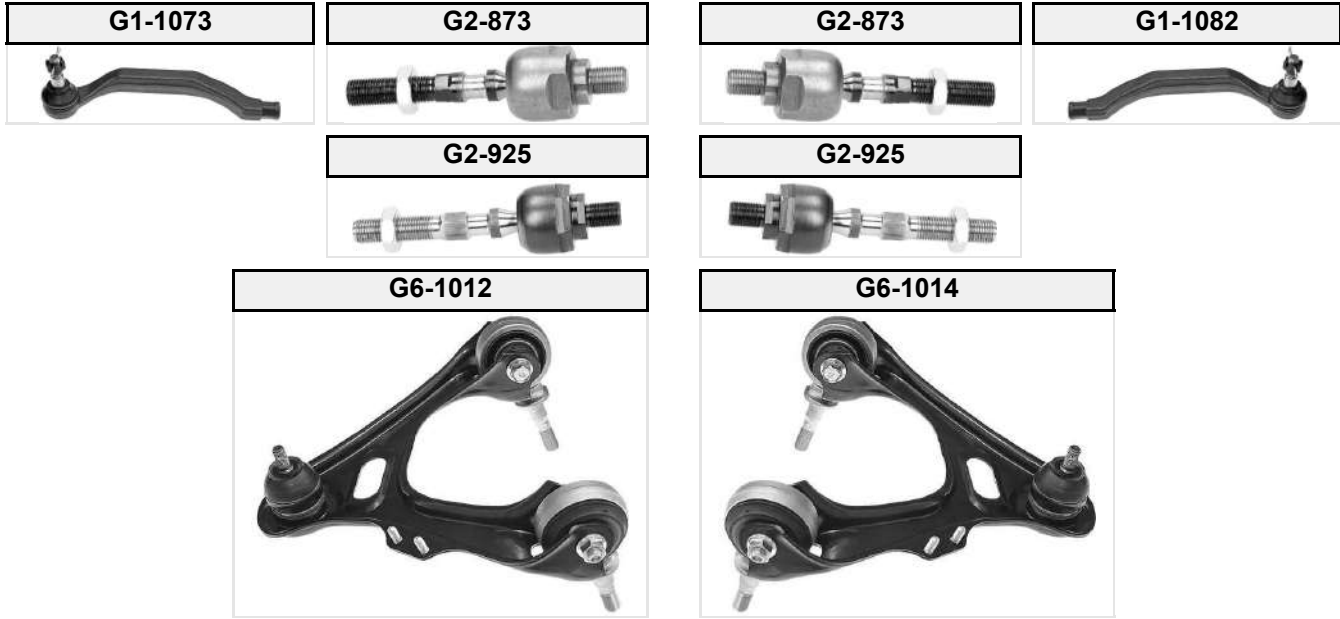

**G5-648**

**G5-643**

**ORIGINAL-NO**

**G5-643** 52390SPO013

**G5-648** 52400SP0013

LEGEND III

KA9

(02/1996 → )