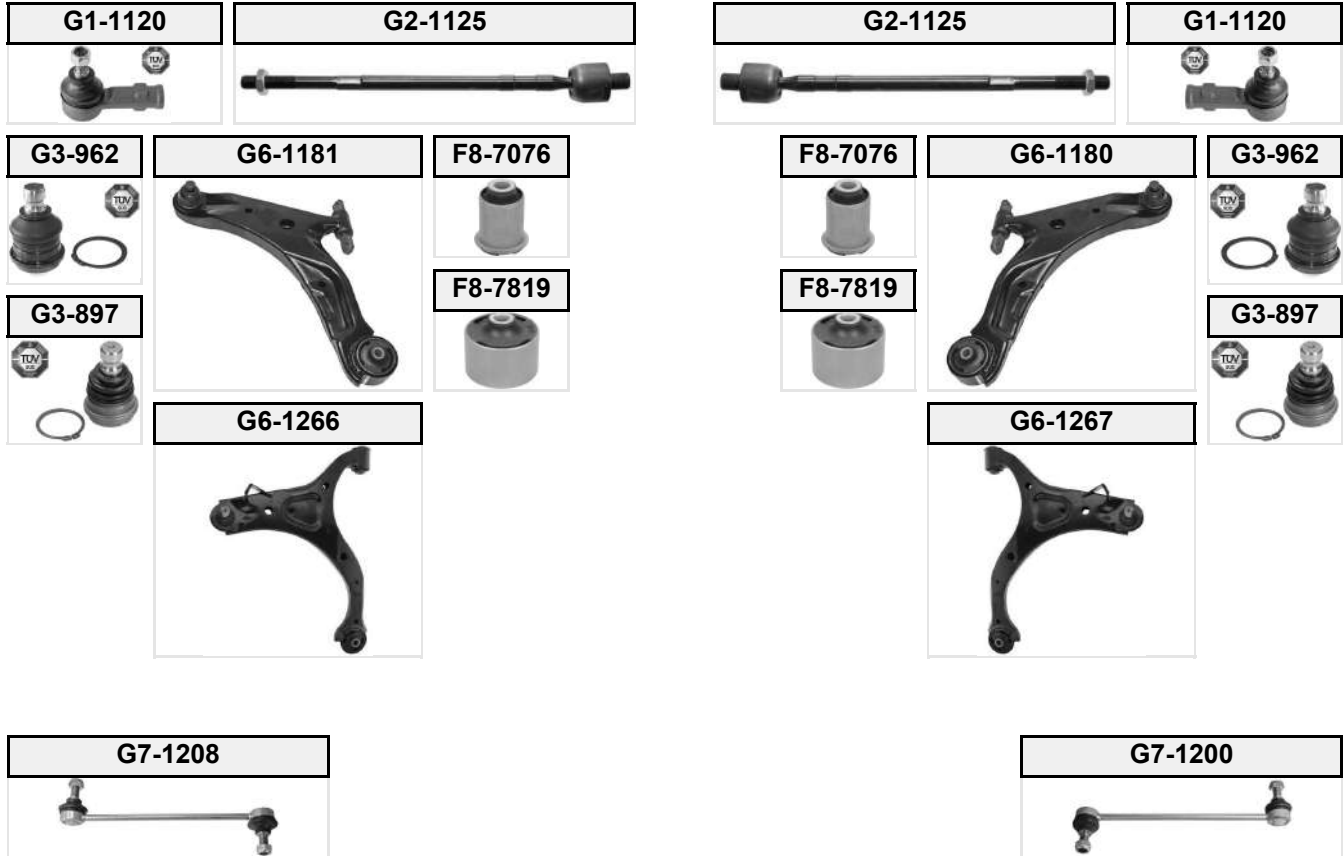

SANTA FE I

SM

(02/2001 → 03/2006)

	ORIGINAL-NO			
F8-7076	54551-2B000			2.0 CRDi 4x4
F8-7819	54555-26000			
G1-1120	568203B000	14	M14x1,50	
G2-1125	5778526200		M16x1,50; M14x1,50	
G3-897	54530-3B000			
G3-962	54503-2BA00	20		
G6-1180	5450226000			
G6-1181	5450126000			
G6-1266	54500-2B100			for 2.2 CRDi, 2.7 4x4
G6-1267	54501-2B100			for 2.2 CRDi, 2.7 4x4
G7-1200	5484026000			
G7-1208	5483026000