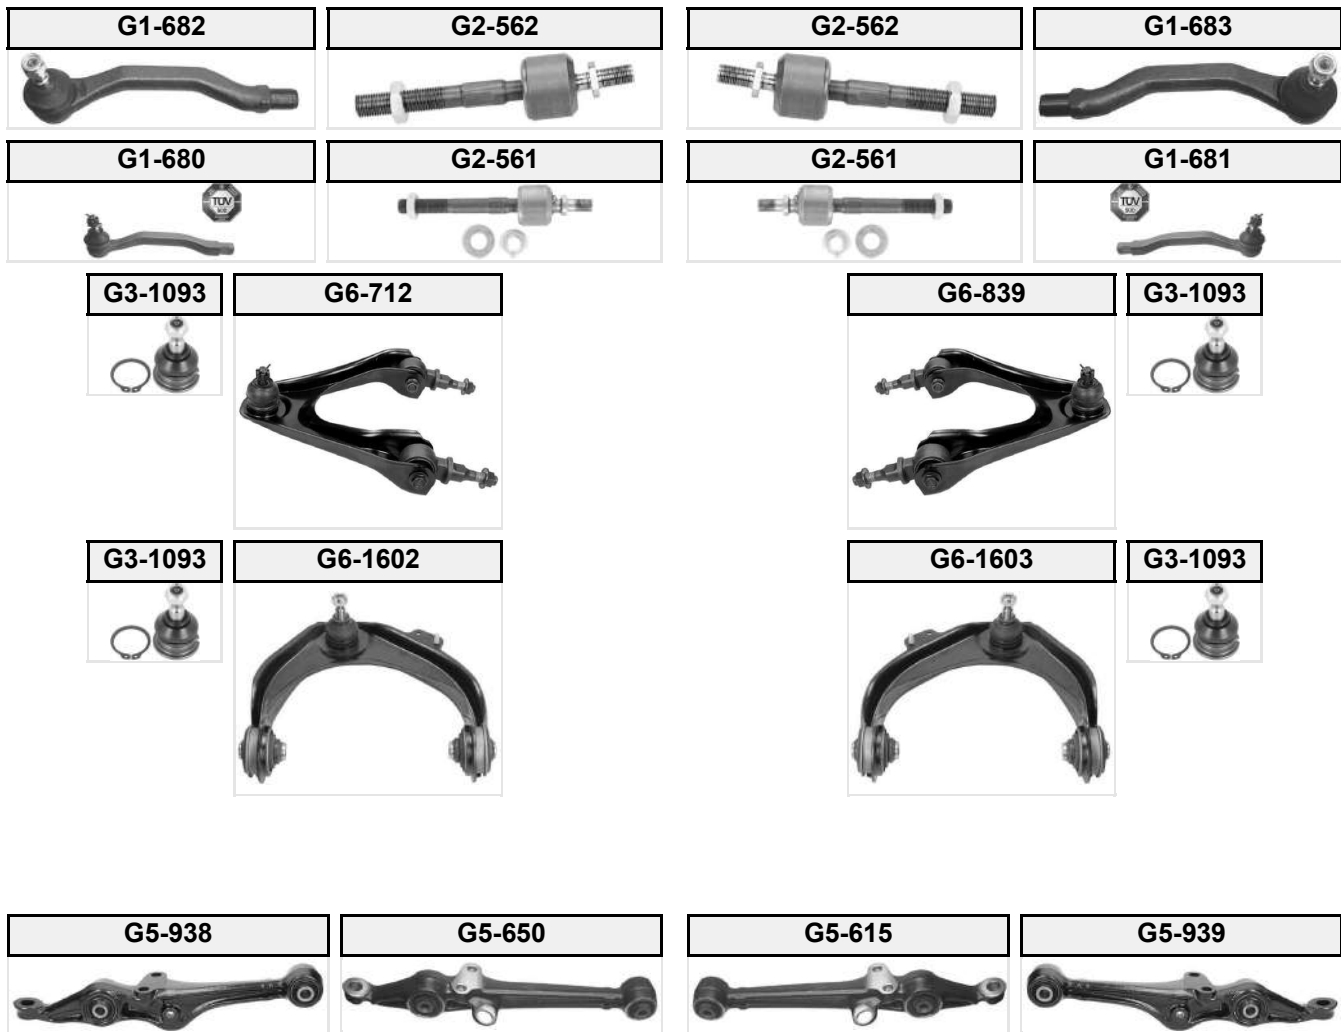

ACCORD V
ACCORD VI

(02/1994 → 01/1998)
(03/1997 → 12/2003)

(1) for Accord VI, Vehicle prod. Country: Japan, USA, ch. JH..., 1H...

	ORIGINAL-NO			
G1-680	53560S1AE01	12,85	M14x1,50	
G1-681	53540SX0003	12,85	M14x1,50	
G1-682	53560SV4013	12,9	M14x1,50	for OE: 53540SV4003
G1-683	53540SV4013	12,9	M14x1,50	for OE: 53540SV4003
G2-561	53560SM4004		M12x1,25; M14x1,50	for OE: 53010SV4000
G2-562	53521SM4003		M12x1,25; M14x1,50	CE;CF
G3-1093	51270-SR3-013	12,75	M10x1,25	
G5-615	51355SV7A00			for Accord V
G5-650	51365SV7A00			for Accord V
G5-938	51365-S1A-E00			for country Great Britain
G5-939	51355-S1A-E00			for country Great Britain
G6-1602	51460-S84-A01	12,8		(1)
G6-1603	51450-S84-A01	12,8		(1)
G6-712	51460SV4A00	12,8		for Accord V
G6-839	51450SV4A00	12,8		for Accord V