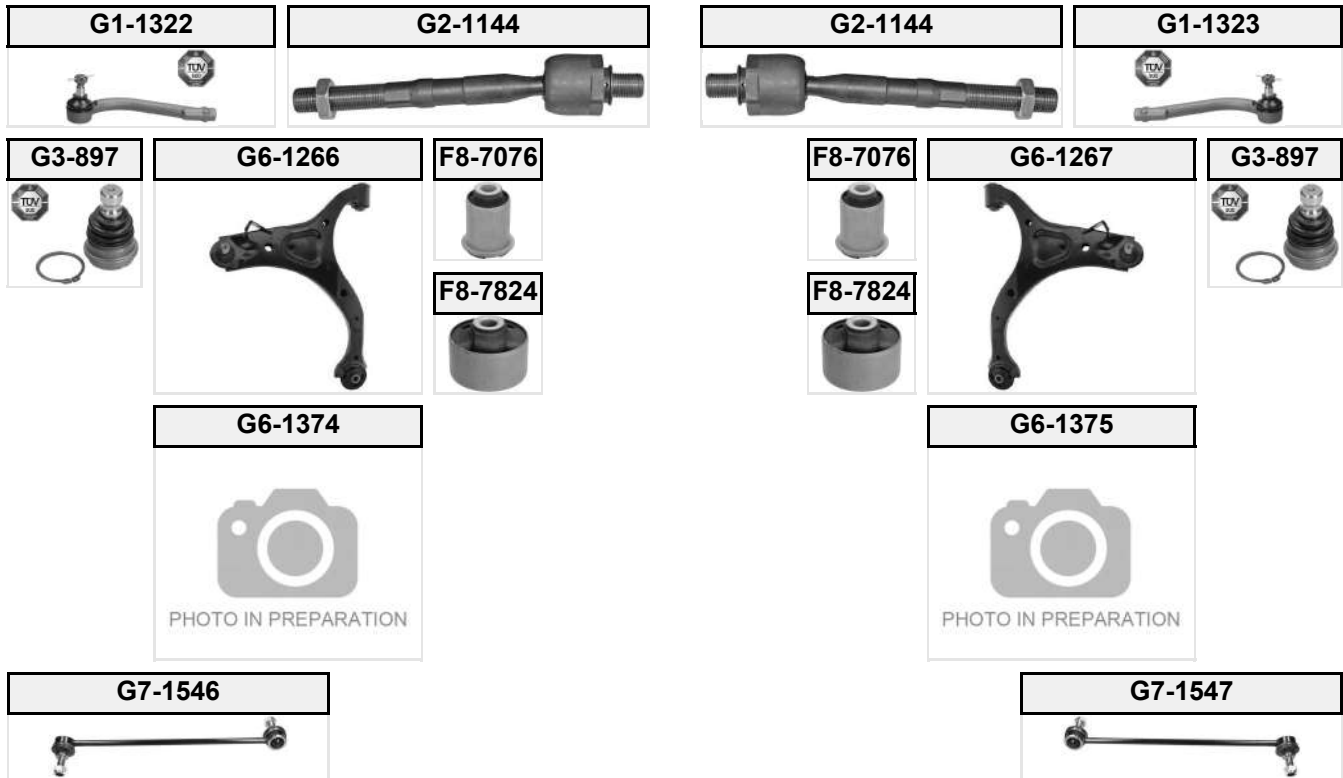

SANTA FE II

CM

(03/2006 →)

ORIGINAL-NO

	ORIGINAL-NO			
F8-7066	54813-3K100			
F8-7076	54551-2B000			
F8-7824	54584-2B000			
G1-1322	568202B000	14		
G1-1323	568202B900	14		
G2-1144	57724 2B000			
G3-897	54530-3B000			
G6-1266	54500-2B100			
G6-1267	54501-2B100			
G6-1374	54500-0W000			Sheet Steel
G6-1375	54501-0W000			Sheet Steel
G7-1546	54830-2B000		M12x1,25; M12x1,25	
G7-1547	54840-2B000		M12x1,25; M12x1,25