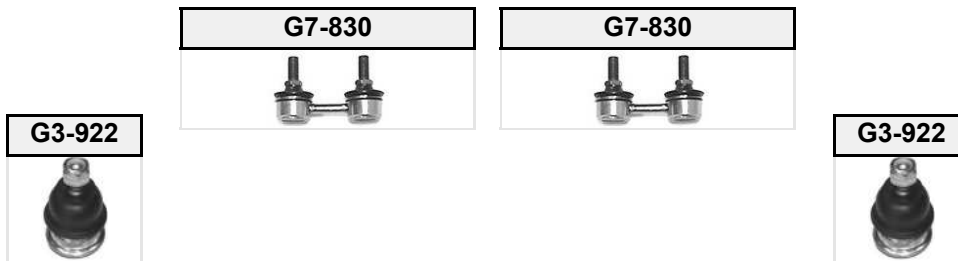

SIGMA
SIGMA STATION WAGON

F2_A, F1_A
F0_W

(12/1990 → 07/1996)
(01/1990 → 07/1996)

ORIGINAL-NO

G3-922	MB430351			
G7-830	MB518892			front axle