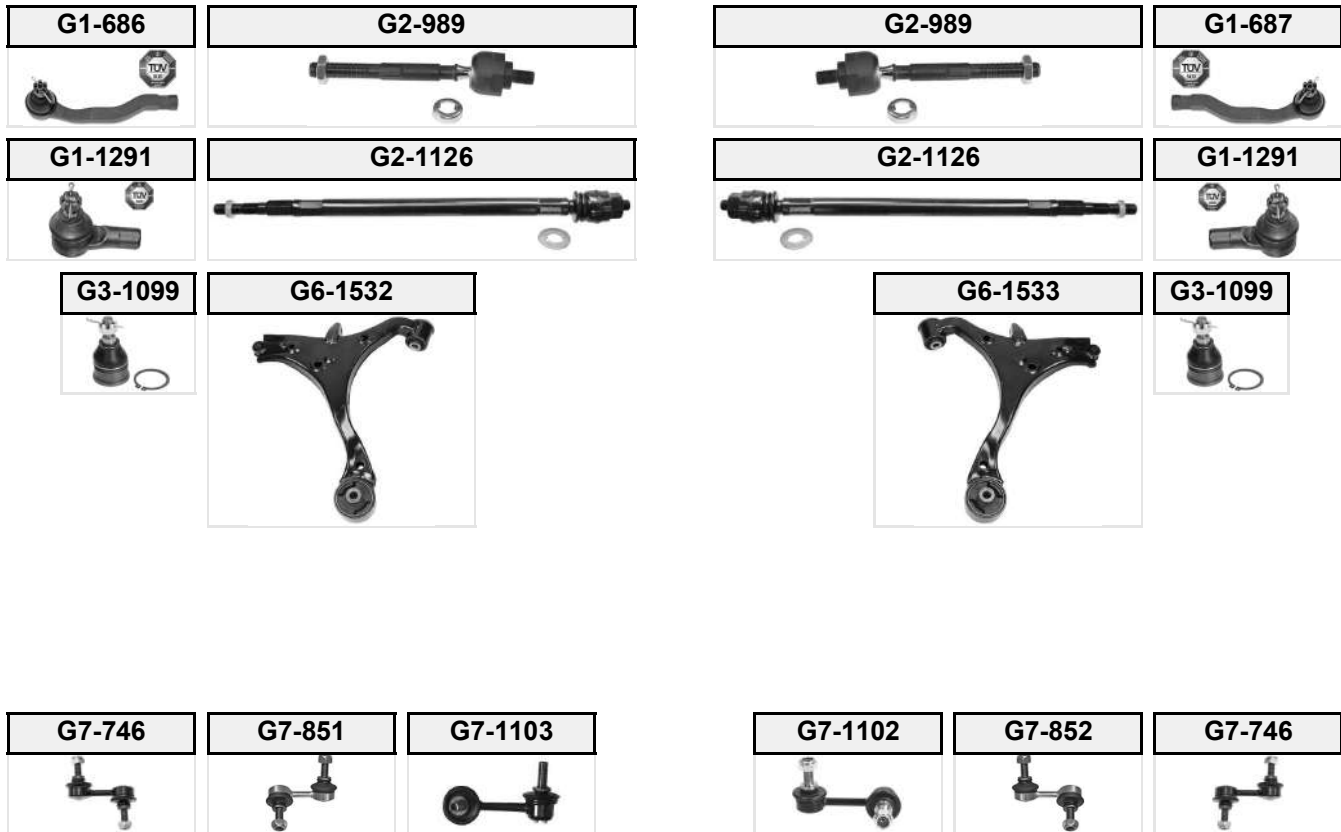

CIVIC VII

(01/2001 → 12/2005)

	ORIGINAL-NO			
G1-1291	53541-S5A-003	12,65	M10x1,25; M14x1,50	
G1-686	53560SR3003	13	M14x1,50	for 1.4 i Hatchback
G1-687	53540S04003	13	M14x1,50	for 1.4 i Hatchback
G2-1126	53521-S5A-003		M14x1,50; M14x1,25	with lockwasher
G2-989	53010S04000		M12x1,25; M14x1,50	for 1.4 i Hatchback
G3-1099	51220-S5A-003	16	M12x1,25	
G6-1532	51360-S5A-030	15,6		
G6-1533	51350-S5A-030	15,6		
G7-1102	52320S5TJ01		M10x1,25	for Coupe, Hatchback, Saloon
G7-1103	52321S5TJ01			for Coupe, Hatchback, Saloon
G7-746	51320-S04-003			for 1.4 i Hatchback
G7-851	51321S5A003			for Coupe, Hatchback, Saloon
G7-852	51320S5A003			for Coupe, Hatchback, Saloon