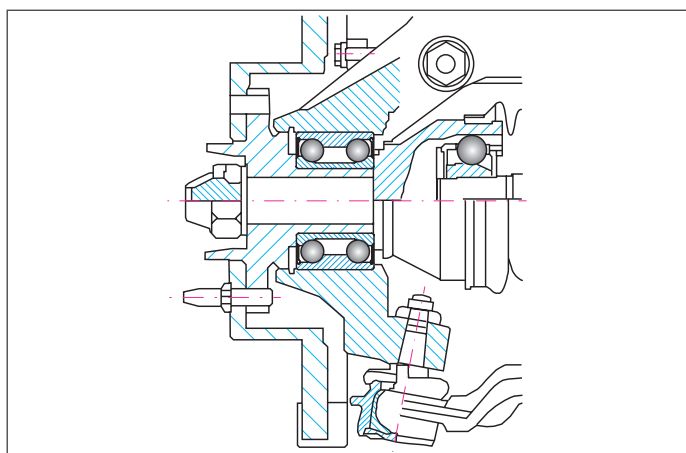

Figure 6 Second generation wheel hubs