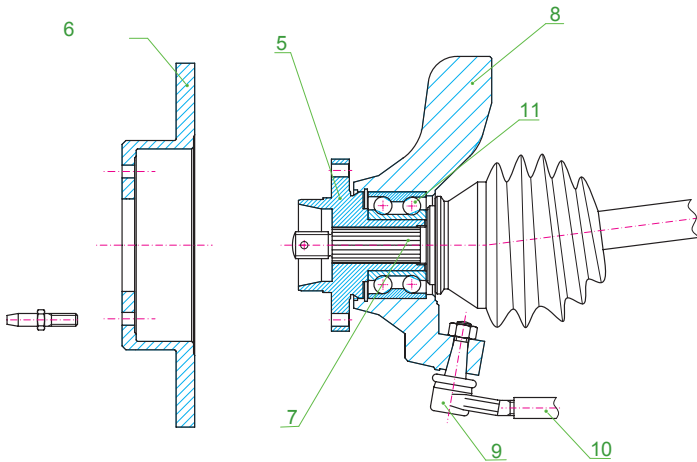

Figure 21

3. Remove the brake caliper along with the brake disc (6). [Figure 22]

Figure 22

4. Loosen the hub (5) on its spindle (7) - best done using a mallet. Do not remove. [Figure 23]

Figure 23

5. If an ABS system is installed, disconnect and remove the wheel speed sensor loom.
6. Loosen the nuts and/or bolts attaching the steering knuckle (8) to the suspension column.
7. Disconnect the end of the steering rod (9) from the arm (10).
8. Remove the nuts and/or bolts to separate the ball joint from the lower control arm.
9. Remove the ball joint from the steering knuckle and suspend the drive axle end using a piece of stiff wire. Push the drive shaft (7) out of the hub (5).
10. Remove the bolts connecting the steering knuckle (8) to the suspension column and remove the steering knuckle from the column.
11. Remove the steering knuckle (8) with the wheel hub (5) and bearing (11). Install the steering knuckle on a press and remove the wheel hub from the steering knuckle. [Figure 25]
12. Remove the bearing (11) in a press. [Figure 26]

Figure 24

Figure 25

Figure 26

3.2 Installation of the wheel bearing kit

13. Position the steering gear (8), hub (5) and bearing (11) in the correct position by sliding the drive axle into the hub opening.
14. Push the steering knuckle all the way into the flange of the suspension column and install the nuts and/or bolts without tightening.
15. Connect the ball joint to the steering knuckle (8) and tighten the ball joint bolt.
16. Loosely connect the ball joint to the control arm, and the steering rod (9) to the steering arm (10). Then tighten the column nut, and the nuts and/or bolts attaching the ball joint to the control arm and the nut of the steering rod.
17. Position the brake disc (6) on the hub (5) and install its clip.
18. Screw the nut attaching the drive axle to the hub (2).