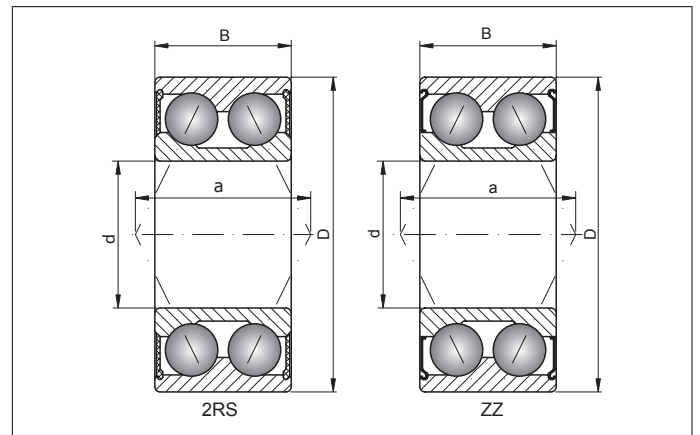

Figure 2 Single-row tapered roller bearings

Figure 3 Single-row tapered roller bearings

1.1.1 Construction

Tapered roller bearings consist of two separate parts: the outer ring, in which sits one of the oblique bearing raceways (outer), and the inner ring on whose race is mounted the cage holding the rolling elements. The rolling elements, known as rollers, are cones with bevelled apices. Under normal operating conditions the inner ring, outer ring and rollers carry the load, while the cage separates and holds the rollers in place. The inner ring with rollers is often called an internal subassembly.

The twin-component nature of tapered roller bearings has various advantages when mounting and manipulating the bearing. In a tapered bearing, the rolling elements operate at an oblique angle to the axis of the bearing raceways, and all those forming truncated cones intersect at one point on the axis of the bearing, which ensures correct spinning of rollers in their raceways.

1.1.2 Properties

Due to their bevelled raceways, tapered roller bearings can bear any combination of radial and axial loads. The larger the angle of the outer raceway, the greater the ratio of axial load to radial load. Longer linear contact of rollers with their raceway allows a tapered roller bearing to bear heavy loads. Tapered roller bearings combine the features of transverse angular contact ball bearings, cylindrical contact ball bearings and thrust bearings. A characteristic feature of tapered roller bearings is the ability to bear axial loads in one direction. For this reason, these bearings are often mounted in pairs or larger arrangements, as in the case of single row angular contact ball bearings. The names of these arrangements are the same as for angular contact bearing arrangements (open, closed, tandem).