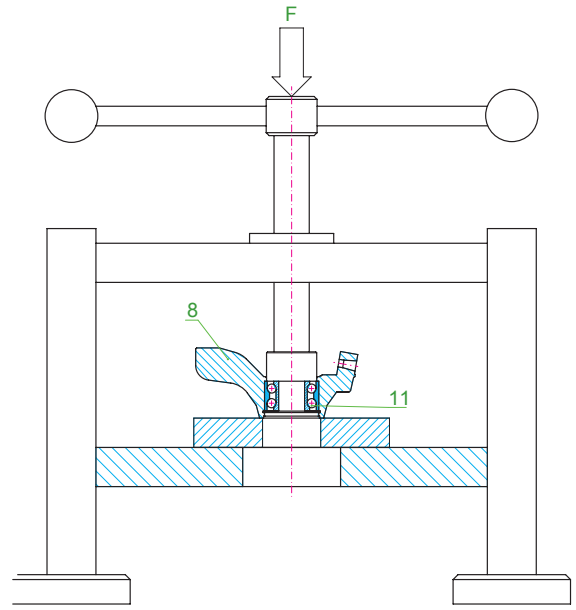

Figure 24

Figure 25

Figure 26

3.2 Installation of the wheel bearing kit

13. Position the steering gear (8), hub (5) and bearing (11) in the correct position by sliding the drive axle into the hub opening.
14. Push the steering knuckle all the way into the flange of the suspension column and install the nuts and/or bolts without tightening.
15. Connect the ball joint to the steering knuckle (8) and tighten the ball joint bolt.
16. Loosely connect the ball joint to the control arm, and the steering rod (9) to the steering arm (10). Then tighten the column nut, and the nuts and/or bolts attaching the ball joint to the control arm and the nut of the steering rod.
17. Position the brake disc (6) on the hub (5) and install its clip.
18. Screw the nut attaching the drive axle to the hub (2).