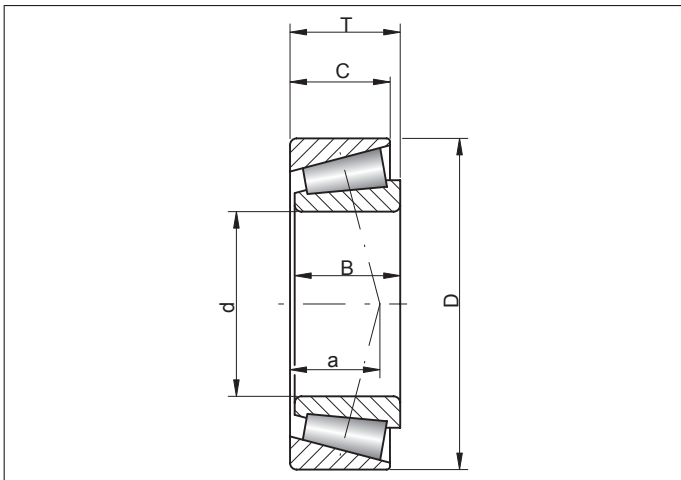

Figure 2 Single-row tapered roller bearings

Figure 3 Single-row tapered roller bearings

1.1.1 Construction

Tapered roller bearings consist of two separate parts: the outer ring, in which sits one of the oblique bearing raceways (outer), and the inner ring on whose race is mounted the cage holding the rolling elements. The rolling elements, known as rollers, are cones with bevelled apices. Under normal operating conditions the inner ring, outer ring and rollers carry the load, while the cage separates and holds the rollers in place. The inner ring with rollers is often called an internal subassembly.

The twin-component nature of tapered roller bearings has various advantages when mounting and manipulating the bearing. In a tapered bearing, the rolling elements operate at an oblique angle to the axis of the bearing raceways, and all those forming truncated cones intersect at one point on the axis of the bearing, which ensures correct spinning of rollers in their raceways.