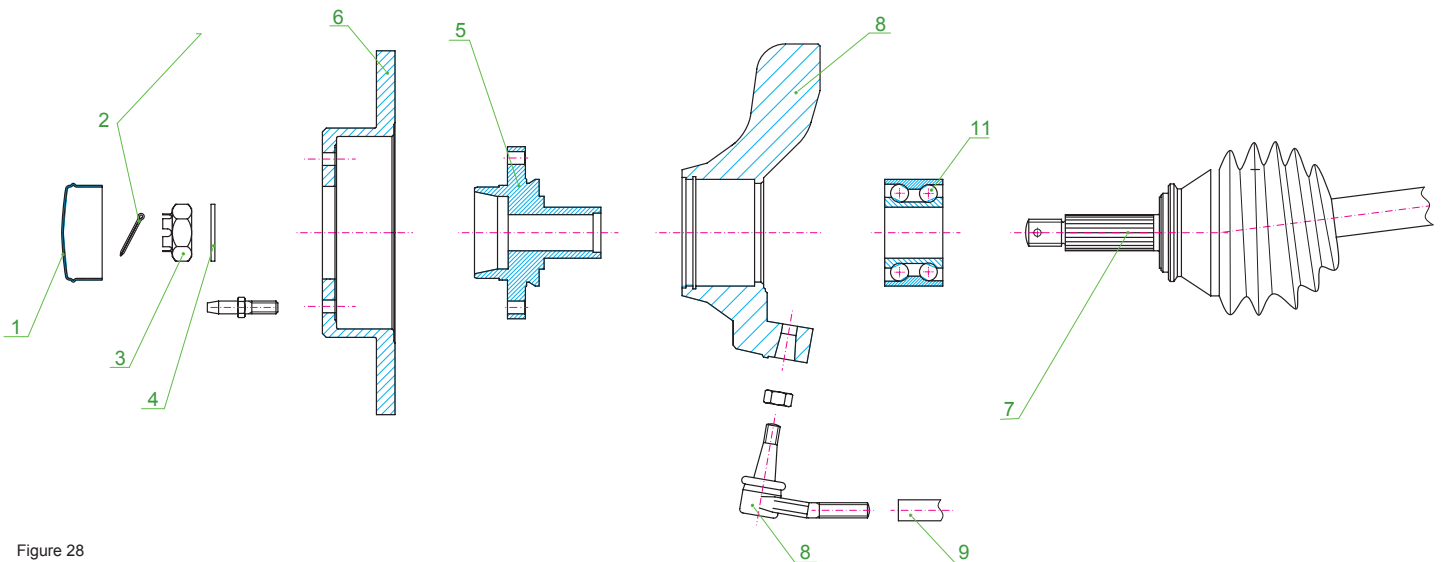

3.2 Installation of the wheel bearing kit

13. Position the steering gear (8), hub (5) and bearing (11) in the correct position by sliding the drive axle into the hub opening.
14. Push the steering knuckle all the way into the flange of the suspension column and install the nuts and/or bolts without tightening.
15. Connect the ball joint to the steering knuckle (8) and tighten the ball joint bolt.
16. Loosely connect the ball joint to the control arm, and the steering rod (9) to the steering arm (10). Then tighten the column nut, and the nuts and/or bolts attaching the ball joint to the control arm and the nut of the steering rod.
17. Position the brake disc (6) on the hub (5) and install its clip.
18. Screw the nut attaching the drive axle to the hub (2).

Figure 28