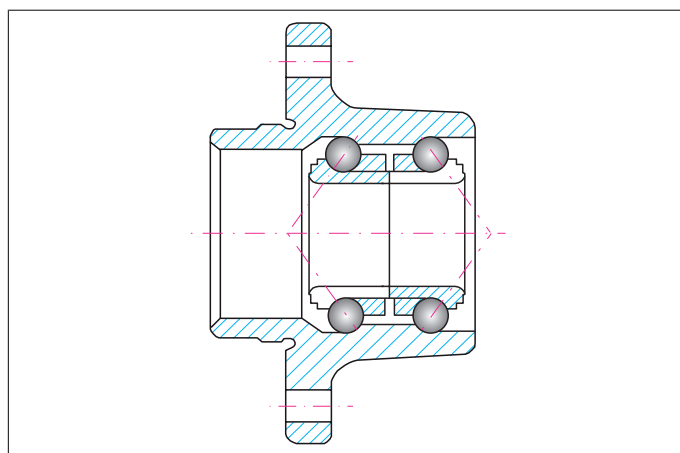

Figure 8 Second generation wheel hubs

1.2.2 Properties and applications

Bearings may take heavy radial loads and axial loads in both directions. This is especially useful in bearing arrangements from which rigidity in the axial direction is required. Two-directional double row angular contact ball bearings are particularly sensitive to misalignment. One variety of double row angular contact ball bearings is widely used in the automotive industry, especially for vehicle wheel hubs. However, these are bearings with a specific design, most often with a split inner ring, with different, non-standard dimensions and markings. These bearings increasingly tend to be integrated with the whole wheel hub.

Other solutions move towards the use of hubs, whose subsequent versions are called generations. This made it possible to simplify construction, resulting in shorter installation time. In hubs, failures caused by incorrect sealing or bearing tightness have been almost completely eliminated.

1.3 Second generation wheel hubs

In second generation wheel hubs, the use of a bearing outer ring has been abandoned, the race made in the hub's material featuring a flange. To this flange are mounted the rotating components of the braking system and the road wheel. In this way the number of parts is minimised, production costs are reduced, and the total weight of bearing components is reduced.

1.4 Third generation wheel bearings

Third-generation wheel hubs feature a solution whereby the bearing is also the wheel hub and the wheel stub. The inner raceway is made in the hub, while by using the mounting flange on the outer ring, it can be fixed to the wheel's suspension components and may be a component of a driven wheel's stub. In this solution, one cannot talk about a typical inner or outer bearing ring. Such a hub cannot be taken apart. The whole assembly is lighter, and easier to build and install.