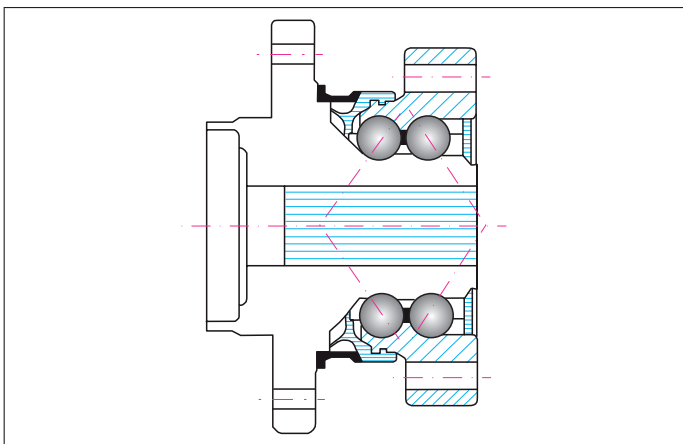

Figure 9 Third generation wheel hubs

Figure 11 An example drawing of an mgt WSS ring

Figure 10 Third generation wheel hubs

1.5 Integration of ABS systems in hubs

Most often the magnetic ring of the wheel speed sensor (WSS) is built into the bearing assembly. Nowadays it is rare for these rings to be located on the outer side of the wheel's CV joint, axle or hub. In earlier solutions, the magnetic ring of the WSS was exposed to external factors, such as excessive accumulation of road salt and slush. This ring could also be damaged by incorrect removal of the drive shaft from the steering system or by dropping the drive shaft on the floor. It should be noted that in appearance the magnetic ring reminds one of a toothed wheel, except that these teeth are not very long. Even a slight difference in the length of the individual tooth at the level of a few tenths of a millimetre, may result in abnormal wheel speed sensor, and therefore also affect the operation of the ABS system. The magnetic sensor may also transfer swarf (the remains of metal from rotating and static components), which can cause inaccurate readings of the vehicle's wheel speed to the ABS system. Cleaning the sensors and adjusting the gap can often restore normal operation of the ABS system. However, if the magnetic ring is corroded or damaged, it should be replaced with a new one.