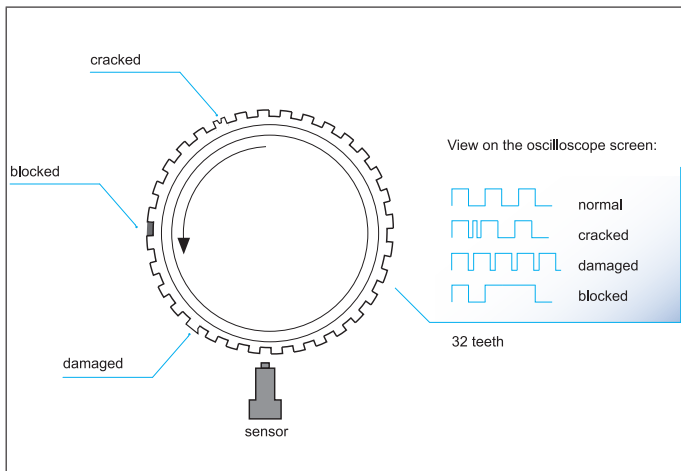

Figure 12 Determining the active side of a bearing using a detection card

Figure 13 An example drawing of damage to an mgt ring

1.5.1 How to recognise a WSS sensor malfunction?

The malfunctioning of WSS sensor elements can manifest itself by pulsation of the brake pedal during braking when driving a car at low speeds, typical for ABS systems, and the lighting up of the ABS control light on the dashboard. In addition, excessive vibration during braking generates increased noise levels.