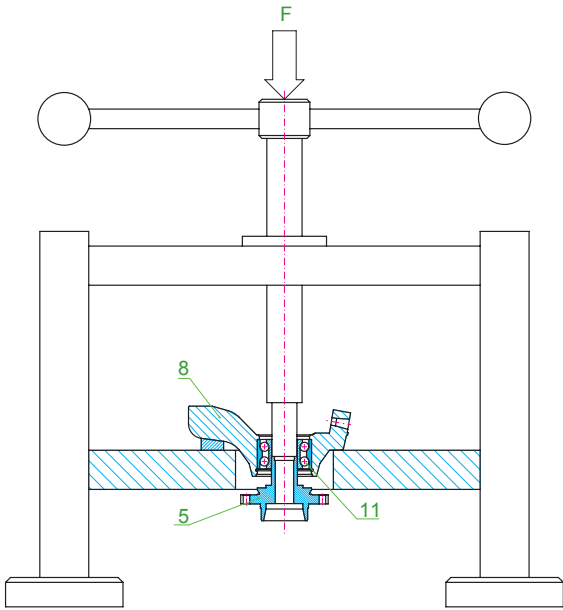

Figure 24

Figure 25

Figure 26

3.2 Installation of the wheel bearing kit

13. Position the steering gear (8), hub (5) and bearing (11) in the correct position by sliding the drive axle into the hub opening.
14. Push the steering knuckle all the way into the flange of the suspension column and install the nuts and/or bolts without tightening.
15. Connect the ball joint to the steering knuckle (8) and tighten the ball joint bolt.
16. Loosely connect the ball joint to the control arm, and the steering rod (9) to the steering arm (10). Then tighten the column nut, and the nuts and/or bolts attaching the ball joint to the control arm and the nut of the steering rod.
17. Position the brake disc (6) on the hub (5) and install its clip.
18. Screw the nut attaching the drive axle to the hub (2).