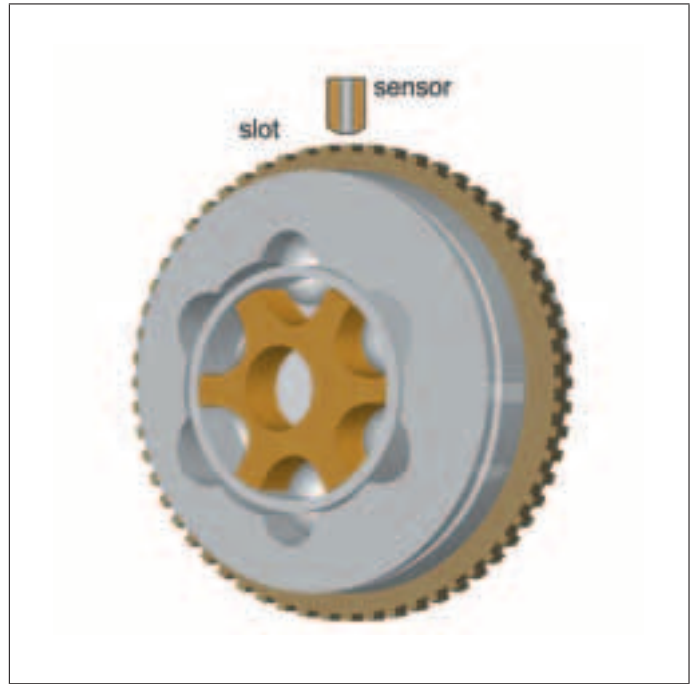

1.4 Third generation wheel bearings

Third-generation wheel hubs feature a solution whereby the bearing is also the wheel hub and the wheel stub. The inner raceway is made in the hub, while by using the mounting flange on the outer ring, it can be fixed to the wheel's suspension components and may be a component of a driven wheel's stub. In this solution, one cannot talk about a typical inner or outer bearing ring. Such a hub cannot be taken apart. The whole assembly is lighter, and easier to build and install.

Figure 9 Third generation wheel hubs

Figure 11 An example drawing of an mgt WSS ring

Figure 10 Third generation wheel hubs

1.5 Integration of ABS systems in hubs

Most often the magnetic ring of the wheel speed sensor (WSS) is built into the bearing assembly. Nowadays it is rare for these rings to be located on the outer side of the wheel's CV joint, axle or hub. In earlier solutions, the magnetic ring of the WSS was exposed to external factors, such as excessive accumulation of road salt and slush. This ring could also be damaged by incorrect removal of the drive shaft from the steering system or by dropping the drive shaft on the floor. It should be noted that in appearance the magnetic ring reminds one of a toothed wheel, except that these teeth are not very long. Even a slight difference in the length of the individual tooth at the level of a few tenths of a millimetre, may result in abnormal wheel speed sensor, and therefore also affect the operation of the ABS system. The magnetic sensor may also transfer swarf (the remains of metal from rotating and static components), which can cause inaccurate readings of the vehicle's wheel speed to the ABS system. Cleaning the sensors and adjusting the gap can often restore normal operation of the ABS system. However, if the magnetic ring is corroded or damaged, it should be replaced with a new one.