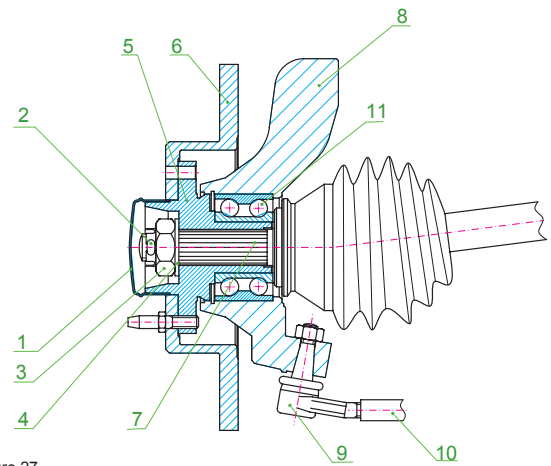

Figure 24

Figure 25

Figure 26

3.2 Installation of the wheel bearing kit

13. Position the steering gear (8), hub (5) and bearing (11) in the correct position by sliding the drive axle into the hub opening.
14. Push the steering knuckle all the way into the flange of the suspension column and install the nuts and/or bolts without tightening.
15. Connect the ball joint to the steering knuckle (8) and tighten the ball joint bolt.
16. Loosely connect the ball joint to the control arm, and the steering rod (9) to the steering arm (10). Then tighten the column nut, and the nuts and/or bolts attaching the ball joint to the control arm and the nut of the steering rod.
17. Position the brake disc (6) on the hub (5) and install its clip.
18. Screw the nut attaching the drive axle to the hub (2).